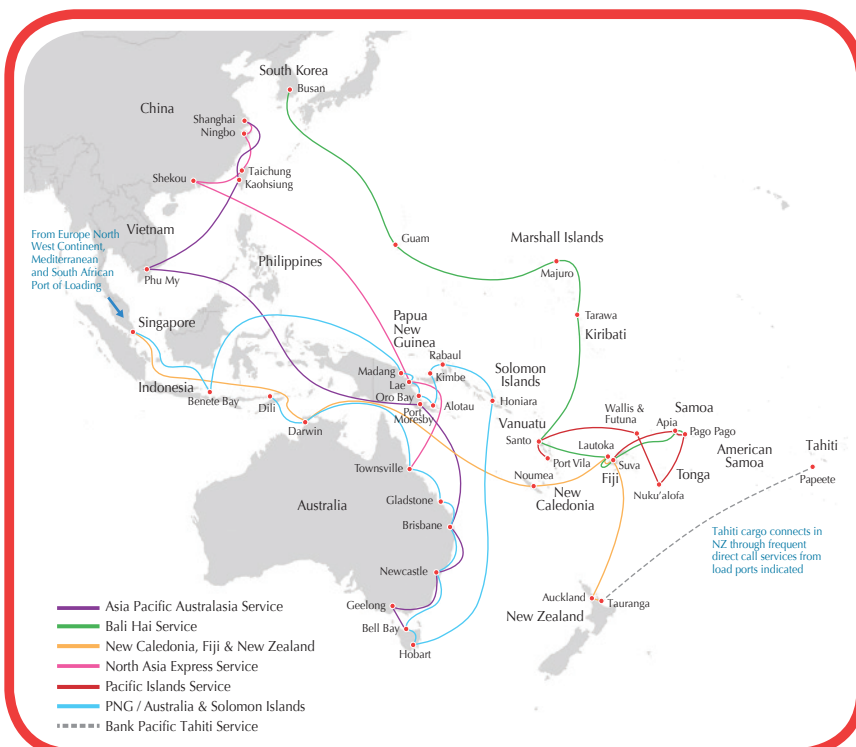

Europe Pacific Express Service - Port Coverage

Port of Load

Aarhus	Izmir
Alexandria	Klaipeda
Algeciras	Koper
Antwerp	La Spezia
Ashdod	Le Havre
Barcelona	Leixoes
Bilbao	Lisbon
Bremerhaven	Livorno
Capetown	Naples
Copenhagen	Oslo
Dublin	Porto Maghera
Durban	Riga
Felixstowe	Rotterdam
Fos	Savona
Fredericia	Southampton
Gavle	St Petersburg
Gdansk	Stockholm
Gdynia	Tallinn
Genoa	Valencia
Gothenburg	Venice
Haifa	Vigo
Hamburg	Wallhamn
Helsinki	Zeebrugge
Istanbul	

Destinations

Aitutaki	Noumea
Alotau	Nuku'alofa
Apia	Oro Bay
Auckland	Pago Pago
Bell Bay	Papeete
Benete Bay	Port Moresby
Brisbane	Port Vila
Darwin	Raubal
Dili	Raratonga
Gladstone	Santo
Guam	Suva
Hobart	Tarawa
Honiara	Tauranga
Kavieng	Townsville
Kimbe	Wallis & Futuna
Lae	Wewak
Lautoka	
Lihir	
Madang	
Majuro	
Manus Island	
Newcastle	

*Also accepting shipments ex South African ports

Illustration only. Actual routing may differ.